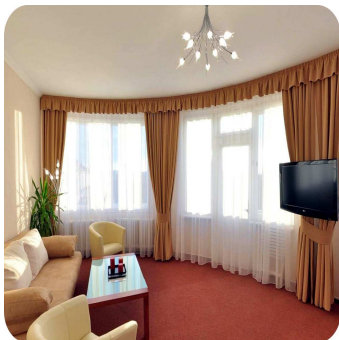

Hotel Bellevue – Tlapák ****

The 4-star full-service Hotel Bellevue – Tlapák in Poděbrady offers absolute comfort and unique spa atmosphere. The spa hotel complex is the ideal place to relax and energize for all those who are tired by stress, suffering from cardiovascular diseases or disorders of musculoskeletal system or just desire to spend pleasant holiday. Thank to the wide range of high-standard professional services and peaceful, yet central location the hotel satisfies even the most demanding guests.